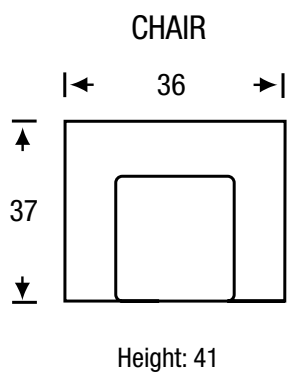

# Barth

Seat Depth	23"
Seat Height	20"
Arm Height	26"

Distressed Leg Finish is standard  
All measurements are approximate, sizes may vary

The Campio Group Fine Leather Furniture  
180 New Huntington Rd., Unit 2,  
Woodbridge, ON, L4H 0P5  
Tel: 905.850.6636 • Fax: 905.850.6640