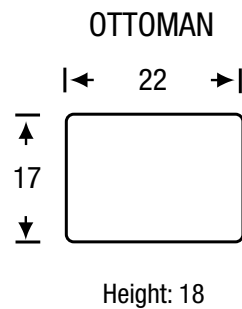

# Barth

Seat Depth	23"
Seat Height	20"
Arm Height	26"

Distressed Leg Finish is standard  
All measurements are approximate, sizes may vary

The Campio Group Fine Leather Furniture  
180 New Huntington Rd., Unit 2,  
Woodbridge, ON, L4H 0P5  
Tel: 905.850.6636 • Fax: 905.850.6640